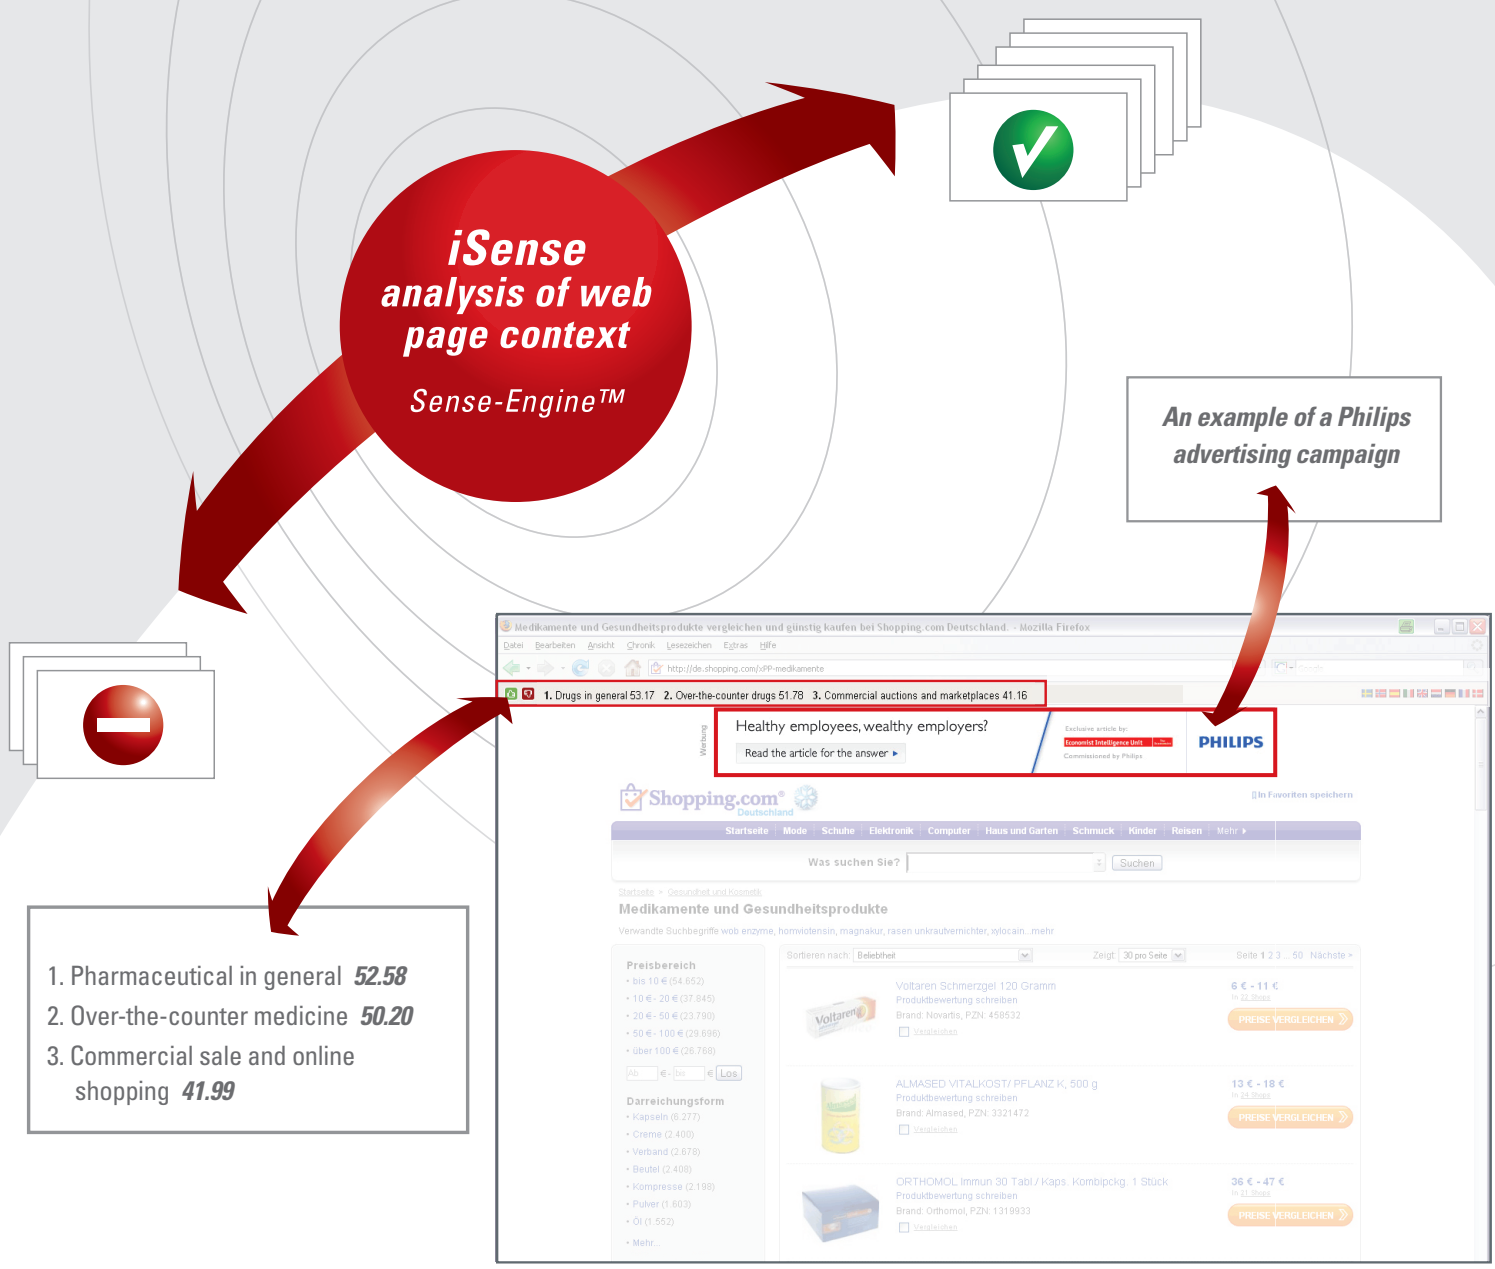

SENS-ible screening of environment with iSense Display

iSense Display is the most accurate solution for placing online advertising with an relevant and contextually appropriate environment.

The ad server identifies appropriate sites by analysing the content of each web page, assessing the semantic context and placing the ad there if they match thematically.